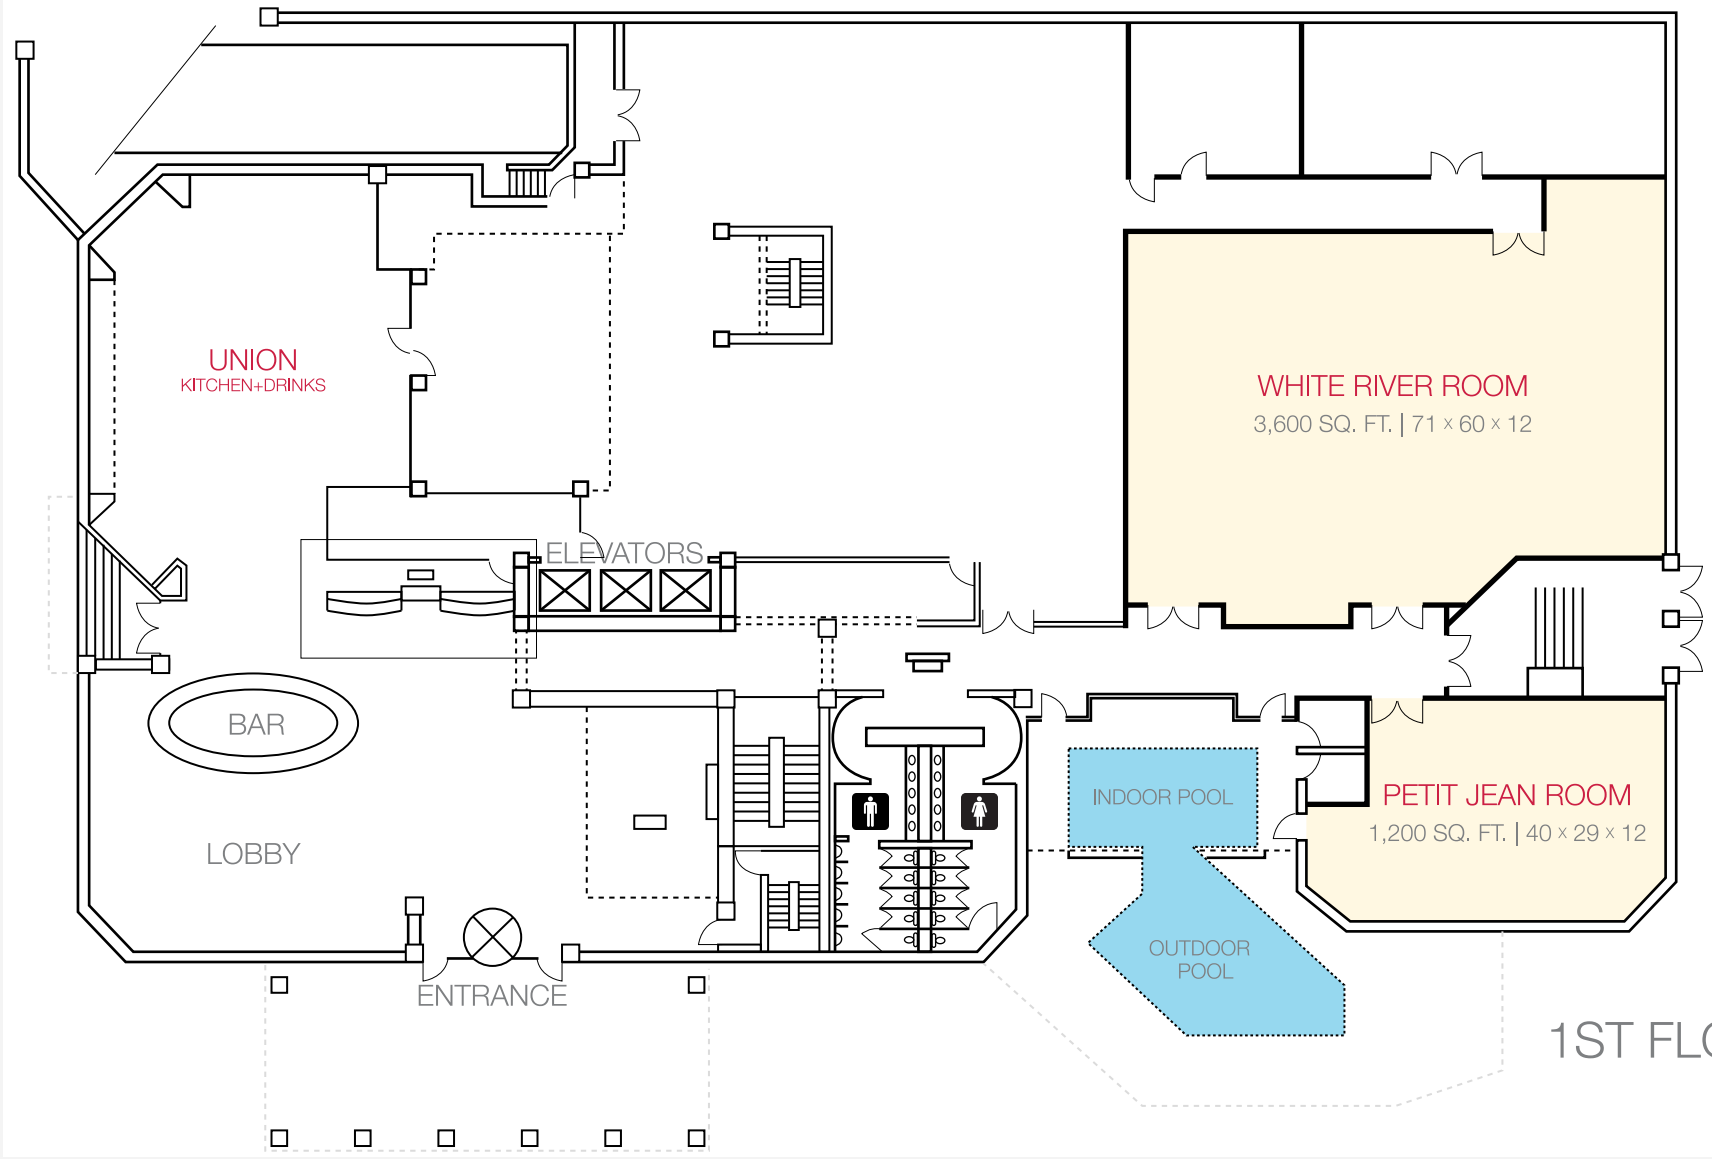

EAST MEADOW STREET

1ST FLOOR

NORTH EAST AVENUE

70 North East Ave. Fayetteville, AR 72701
855.285.6162 Toll Free
www.HotelChancellor.com